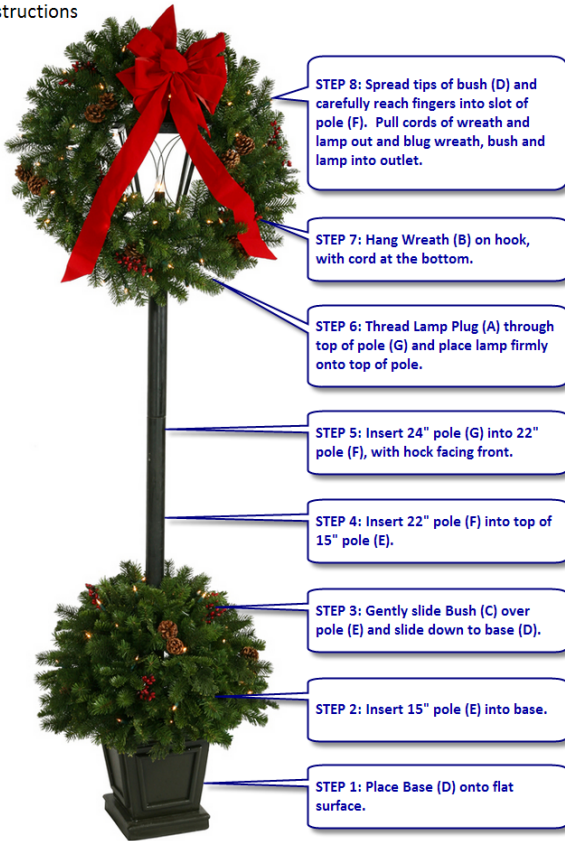

Lantern Assembly Instructions

PARTS

- A - Lamp
- B - Wreath
- C - Bush
- D - Base
- E - 15" Pole
- F - 22" Pole
- G - 24" Pole